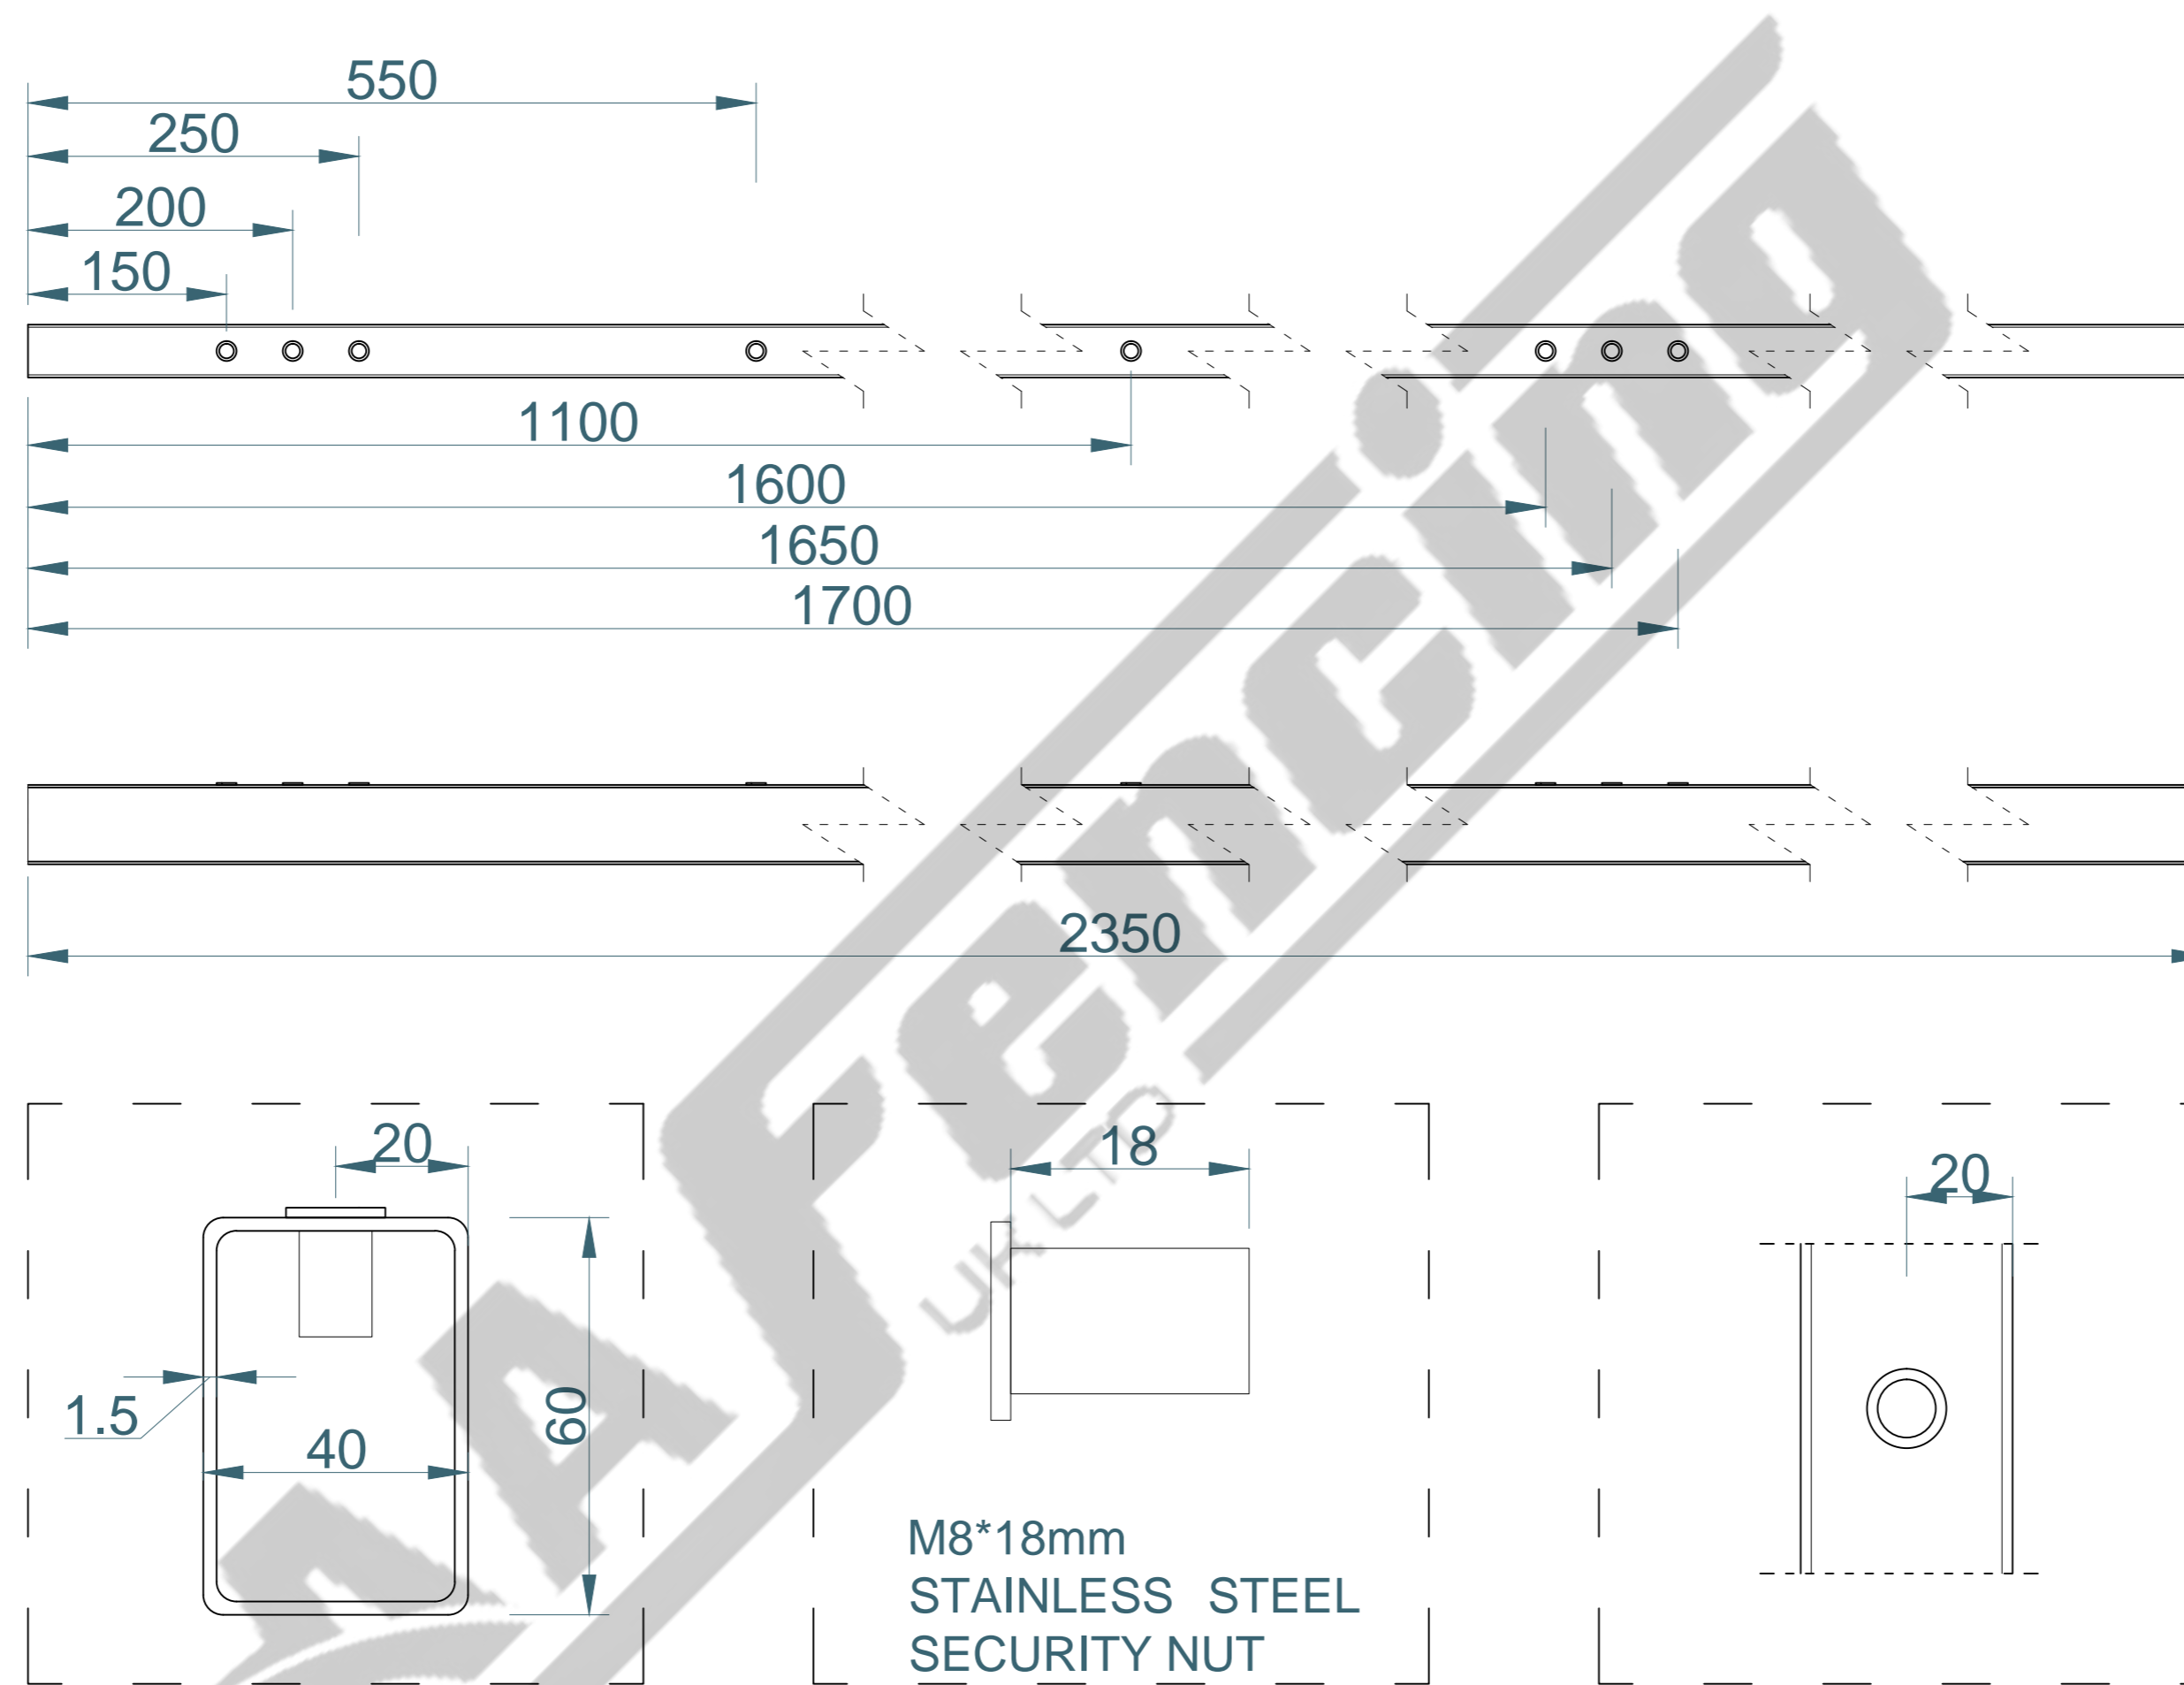

# 1.8m HIGH 60×40mm INTERMEDIATE DIG IN POST ONLY(AL 2350mm)

TITLE: 1.8m HIGH 60×40mm INTERMEDIATE DIG IN POST ONLY

AA Fencing UK Ltd. The Wireworks  
Evans Road, Speke Liverpool L24 9PB  
0151 363 1234 info@aafencing.co.uk

SIZE:

A2

RVE:

1.0

DRAWN:

W.W

DATE:

25/11/2024

SCALE:

1:10

WEIGHT: 5.4kg

SHEET 2 OF 2

NOTE:

SHOULD ANY DISCREPANCIES BE FOUND WITH THIS DRAWING, PLEASE INFORM AA FENCING. COPYRIGHT OF THIS DRAWING IS OWNED BY AA FENCING UK LIMITED